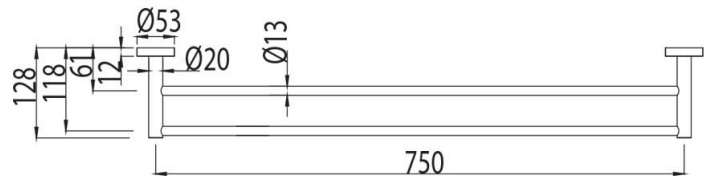

MIXX

tapware & accessories

CHIA COLLECTION

Item Code: 13RDR01B

Finish: Brushed Nickel

Material: Metal

Other Finishes

SCAN FOR MORE

A BRAND BY
BRASSHARDS
— GROUP —